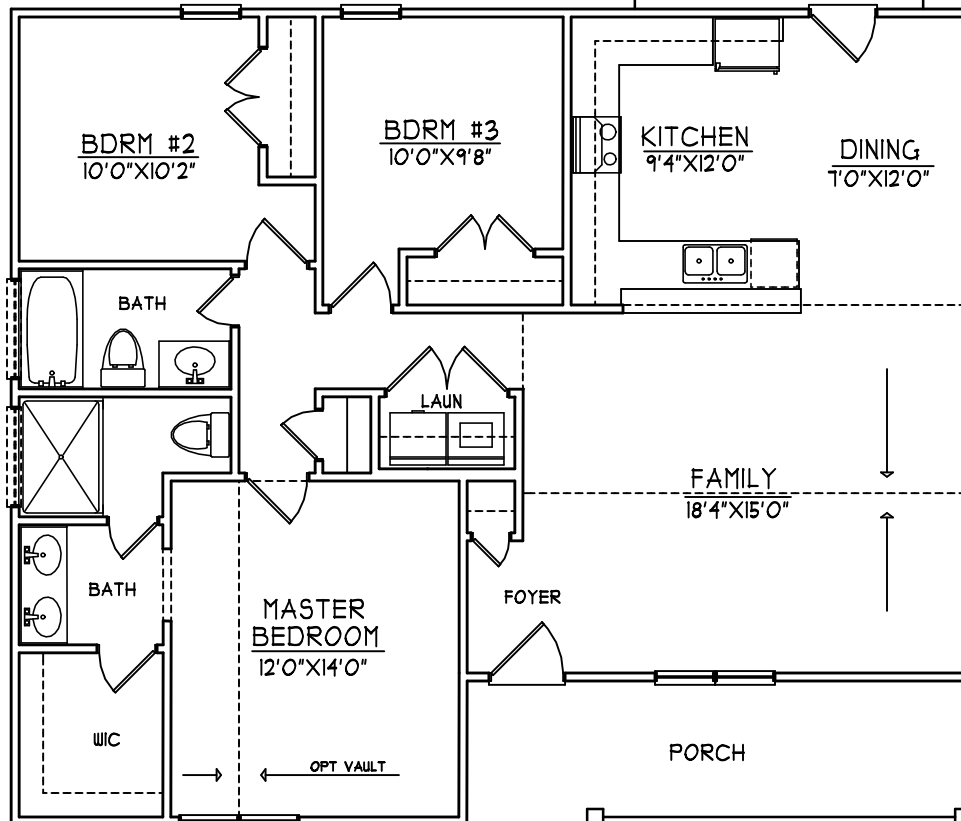

THE MAPLE B

#1234

OPT DORMER

SQUARE FOOTAGE	
FIRST FLOOR	= 1234
FRONT PORCH	= 126
WIDTH = 40'-0"	
DEPTH = 44'-0"	

THE MAPLE B

#1234

OPT DORMER

SQUARE FOOTAGE	
FIRST FLOOR	= 1234
FRONT PORCH	= 126
WIDTH = 40'-0"	
DEPTH = 44'-0"	