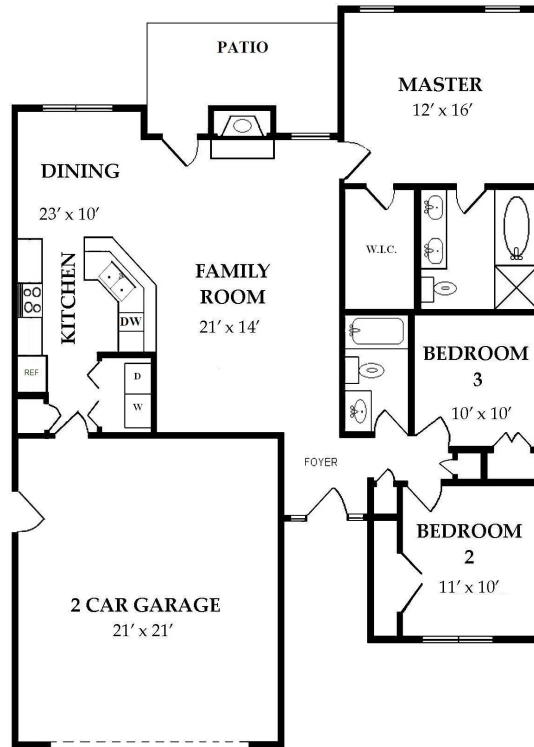

# The Palmetto

1317 Sq. Ft.

Renderings are for illustration purposes only. Southeast Custom Homes, Inc. reserves the right to change the price, plan, specifications, or availability without notice or obligation. Please consult with a representative for specific details.